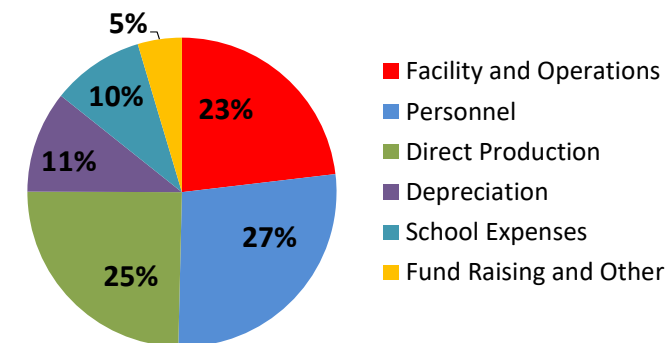

Expenses

Facility and Operations	$	225,229
Personnel	$	265,438
Direct Production	$	240,494
Depreciation	$	103,672
School Expenses	$	94,227
Fund Raising and Other	$	45,099
Total Expenses	$	974,159