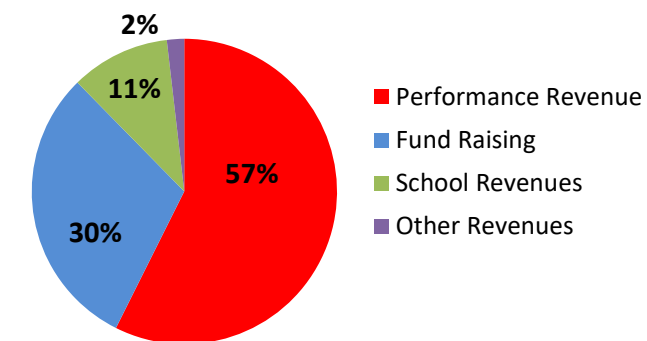

2018 *Financial Overview*
2019 BALANCE SHEET

ASSETS

Cash	$	572,790	
Accounts Receivable	$	2,046	
Other Current Assets	$	75,651	
Total Current Assets	$		650,486

Fixed & Long Term Assets

Building & Equipment	$	2,962,303	
Depreciations	$	(2,129,881)	
Other Long Term	$	20,000	
Total Fixed Assets	$		852,422

TOTAL ASSETS

$ 1,502,908

LIABILITIES AND EQUITY

Advanced Ticket Sales	$	212,863	
Other Current Liabilities	$	225,287	
Total Current Liabilities	$		438,150

Mortgage	$	278,209	
Deferred Income	$	20,000	
Total Long Term Liabilities	$		298,209

Total Equity	$		766,549

TOTAL LIABILITIES AND EQUITY

$ 1,502,908

Note: Total Mortgage = $ 325,150

Includes Both Long Term and Short Term Portions

Financial Overview 2018
REVENUE & EXPENSE STATEMENT 2019

Revenue

Performance Revenue	$	692,794
Fund Raising	$	365,470
School Revenues	$	126,775
Other Revenues	$	22,295
Total Revenue	$	1,207,334