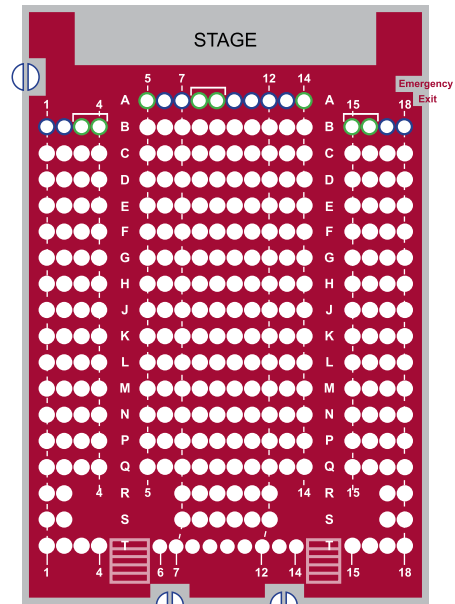

Payment

We accept cash, check, VISA, MasterCard, and Discover at the Box Office. For phone or online orders, we accept VISA, MasterCard, and Discover.

SEATING CHART

Studio Theater

Furlan Auditorium

Entrance