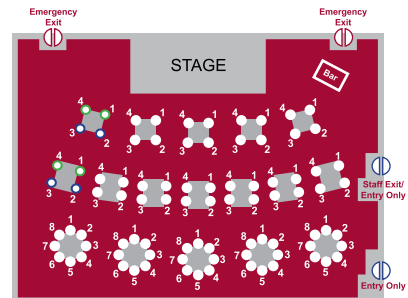

SEATING CHART

Studio Theater