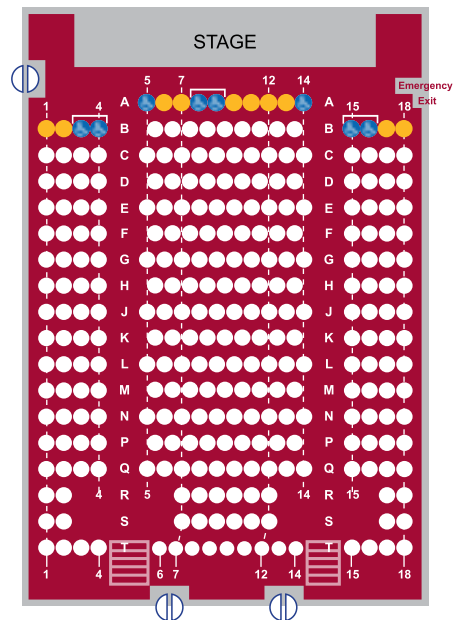

## Furlan Auditorium\*

Ⓜ Entrance

♿ Removable/Accessible Seat

☐ Can only be removed as a unit

● Companion Seat (Sold with Accessible Seats)

Sunset Playhouse, Inc.  
700 Wall Street  
P.O. Box 2  
Elm Grove, WI 53122