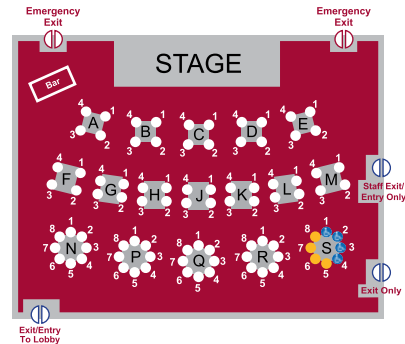

## Furlan Auditorium\*

Ⓜ Entrance

♿ Removable/Accessible Seat

☐ Can only be removed as a unit

● Companion Seat (Sold with Accessible Seats)

Sunset Playhouse, Inc.  
700 Wall Street  
P.O. Box 2  
Elm Grove, WI 53122