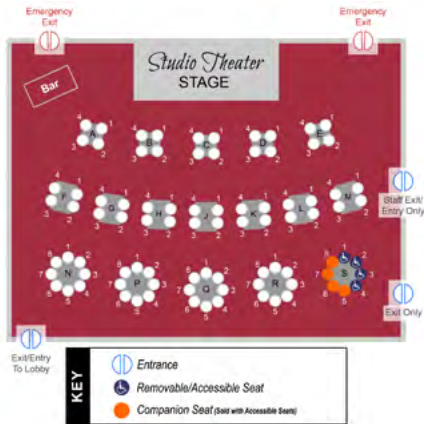

Flex Ticket Information

- Buy four or more Flex Tickets (available until August 31, 2025).
- Flex Tickets may be exchanged at the Box Office for productions starting July 15, 2025, at 1 PM.
- Seat selection for Flex Tickets before July 15, 2025, is not available.
- Redeem Flex Tickets for Furlan, Musical MainStage, or SideNotes productions only.
- Flex Tickets are not redeemable online or for Special Events.

Subscription Type	# Flex Tickets		Price per Ticket		Total
Total Flex Tickets		X	$22	=	$

Transfer total to page 11.

Marla Eichmann Studio Theater