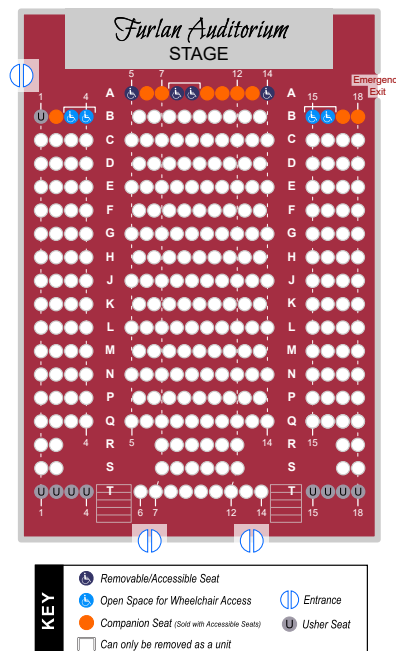

Furlan Auditorium