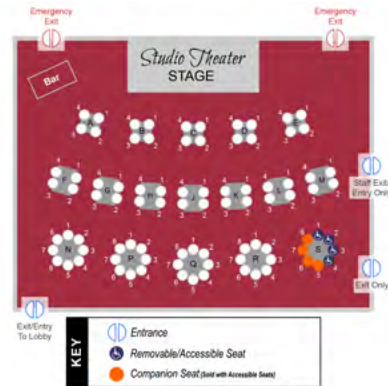

Marla Eichmann Studio Theater