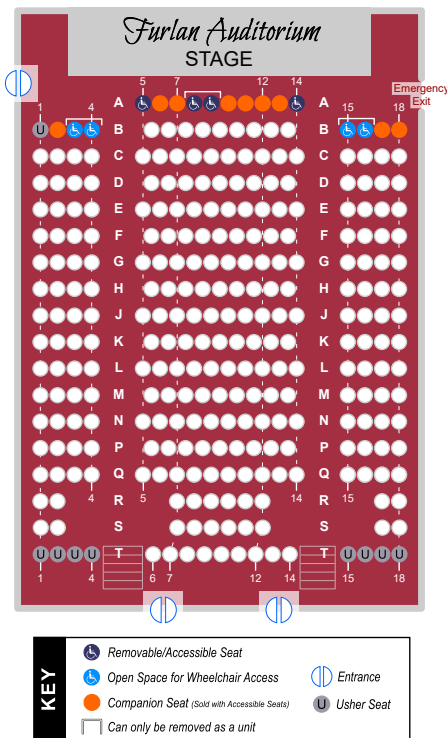

Furlan Auditorium

2025-26 Season

Furlan Auditorium Productions

1. **MURDER AT THE HOWARD JOHNSON'S** (Comedy) : Sept. 4 – 21, 2025
   PIPPIN (Musical) : October 16 – November 2, 2025
   NUNCRACKERS (Musical) : December 4 – 21, 2025
   UNNECESSARY FARCE (Comedy) : Jan. 15 – Feb. 1, 2026
   NANA'S NAUGHTY KNICKERS (Comedy) : March 5 – 22, 2026
   ALL SHOOK UP (Musical) : April 23 – May 10, 2026
   SLEUTH (Mystery) : June 4 – 21, 2026
   LEGALLY BLONDE The Musical (Musical) : July 16 – Aug. 9, 2026

Musical MainStage Concert Series

1. **BROADWAY SHOWSTOPPERS** : September 15 – 16, 2025
   WHAT GOES UP: Horn Bands : October 20 – 21, 2025
   COFFEEHOUSE CHRISTMAS : December 8 – 9, 2025
   '80s MIX TAPE : January 26 – 27, 2026
   MARVELOUS MOTOWN : March 9 – 10, 2026
   WOODSTOCK & BEYOND : April 27 – 28, 2026

SideNotes Cabaret Series

1. **SHINING LIKE THE SUN: An ABBA Tribute** : Oct. 9 – 12, 2025
   DINO'S COOLEST YULE : December 11 – 14, 2025
   THE BEATLES #1 : February 5 – 8, 2026
   DIVA DYNASTY: A Tribute to Judy & Liza : Mar. 26 – 29, 2026
   DOUBLE DYNAMITE FROM '60s TO '80s : May 7 – 10, 2026
   SING ALONG WITH SINATRA : June 4 – 7, 2026

After Sunset Studio Series

1. **NOW AND THEN** (Drama) : January 9 – 17, 2026
   PROOF (Drama) : April 10 – 18, 2026

Special Events

1. **I CAN GO ON SINGING** : September 4 – 13, 2025
   DAVID SEEBACH: Illusions in the Night : Oct. 17 – 19, 2025
   TENORS MKE HOLIDAY CONCERT : December 16, 2025
   HAPPY ELVIS EVE! : December 31, 2025
   TAPESTRY: Kerry Sings Carole King : June 16, 2026

bug in a rug Children's Theater

1. **LOVE, RUBY VALENTINE** : February 11 – 14, 2026
   WHEN I LOOK IN THE MIRROR : April 22 – 25, 2026

SunsetPlayhouse.com